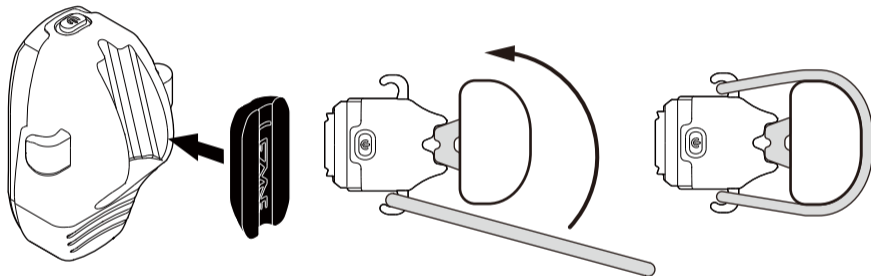

QUICK START - D-SHAPE SEATPOST ADAPTER

LEZYNE™

For more info go to: www.lezyne.com/support.php